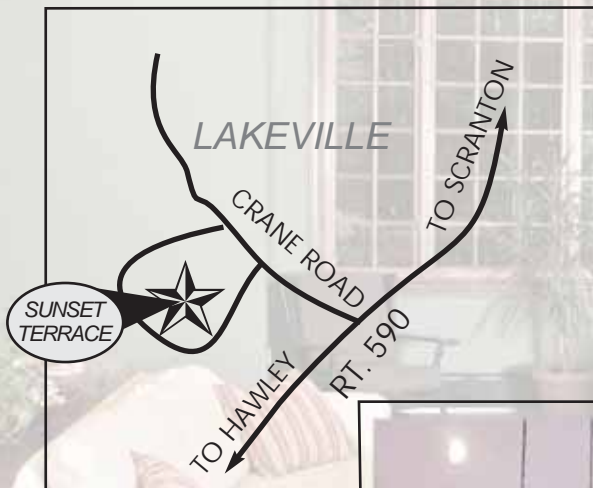

# SUNSET TERRACE

## A Community of Distinction

Lakeville, PA 18438

### *The Lake Region's Newest Neighborhood!*

Nestled in the scenic Lake Wallenpaupack village of Lakeville, Sunset Terrace is a community of distinction, offering **13** luxurious land/home packages on spacious 2+ acre parcels.

#### Location

11 miles from Honesdale  
25 miles from Scranton  
29 miles from Mt. Pocono  
32 miles from Milford  
34 miles from Montague, NJ  
39 miles from Port Jervis, NY  
47 miles from East Stroudsburg